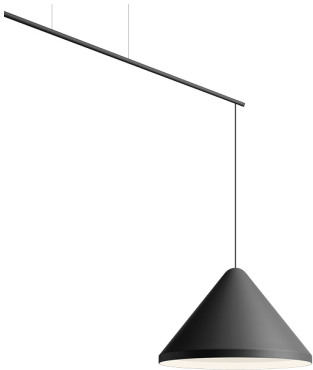

5672

Design By Arik Levy

Model Sheet

Optional: Extra cable length
Min. quantity, upcharge and extra lead time apply [EN]

Finish	<ul style="list-style-type: none"> 24 Beige M1 NCS S 2005-Y50R 11 Black NCS S 8500N 10 White NCS S 0300-N 42 Blue M1 NCS S 5010-B10G
---------------	--

LED temperature color 2700 K

Dimming 1-10V PUSH
Optional DALI or Casambi
Min. quantity, upcharge and extra lead time apply [EN]

Installation type Surface Canopy

Materials Ceiling rose: Steel

Light source 1 x LED 9W 350mA
D