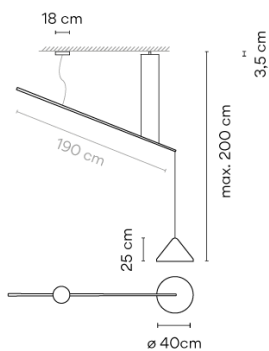

5672

Design By Arik Levy

Model Sheet

Optional: Extra cable length
Min. quantity, upcharge and extra lead time apply [EN]

Finish	<ul style="list-style-type: none"> 24 Beige M1 NCS S 2005-Y50R 11 Black NCS S 8500N 10 White NCS S 0300-N 42 Blue M1 NCS S 5010-B10G
---------------	--

LED temperature color 2700 K

Dimming 1-10V PUSH
Optional DALI or Casambi
Min. quantity, upcharge and extra lead time apply [EN]

Installation type Surface Canopy

Materials Ceiling rose: Steel

Light source 1 x LED 9W 350mA
D

LED CRI>80 1041 lm 116
2700 K

Driver CC - Constant Current 350
110-240 V 50/60 HZ

Dimmable **LED**
 IP20 **Bi-volt** **50-60Hz**

Application Hanging lamps

Packaging 2 Box
0.537 m x 0.537 m x 0.36 m
Gross weight 7.5
Net weight 3
Vol. 0.1361